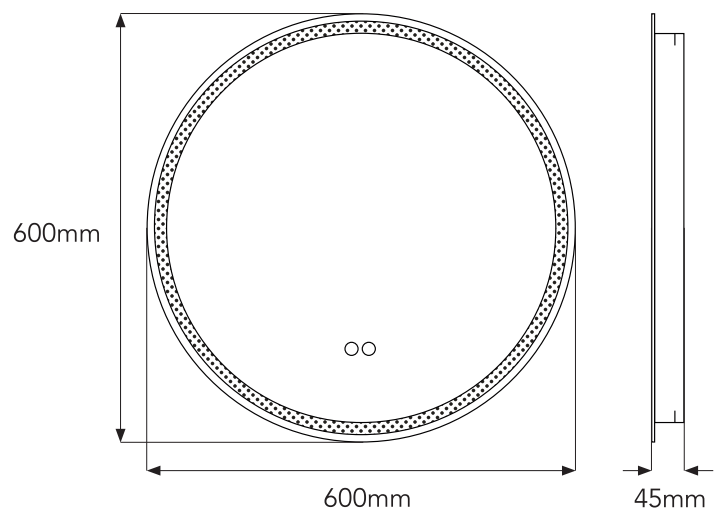

Technical drawing

WARRANTY

10 years*

* Conditions apply.

ILUME™

Must be installed by licensed electrician.

To clean, wipe with a damp microfibre or lint-free cloth, then wipe gently with a dry cloth.

Glass cleaners, window cleaners or other chemical agents may damage the silver coating and cause discolouration.